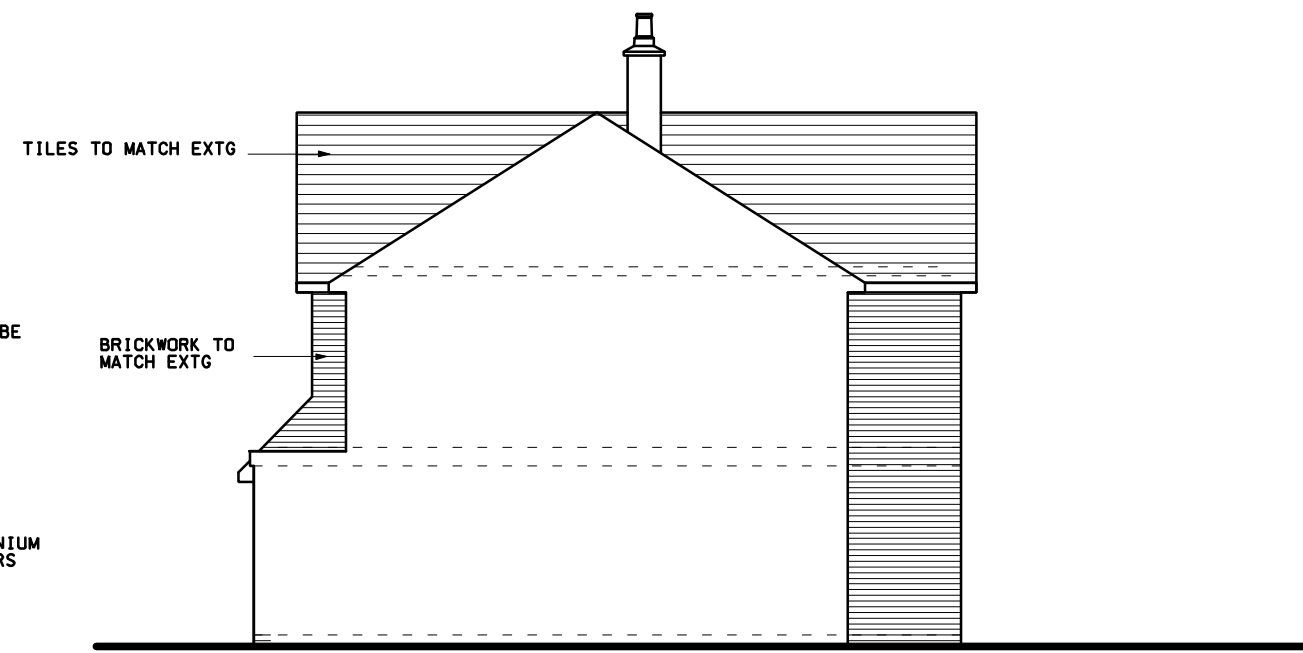

Front Elevation

Side Elevation

Rear Elevation

Flank Elevation

Prestige Projects Management Ltd 3, Marlowes Court, 67 Marlowes Hemel Hempstead Herts. HP1 1LE Tel/Fax 01442 213888		PROJECT New end of terrace 3 bed house		DATE 08/12/17	SCALE 1:100
		CLIENT Mr & Mrs J Guiton	DRAWING Existing Elevations		JOB No. 778
ADDRESS 105 Cherry Orchard Hemel Hempstead Herts HP1 3NJ					