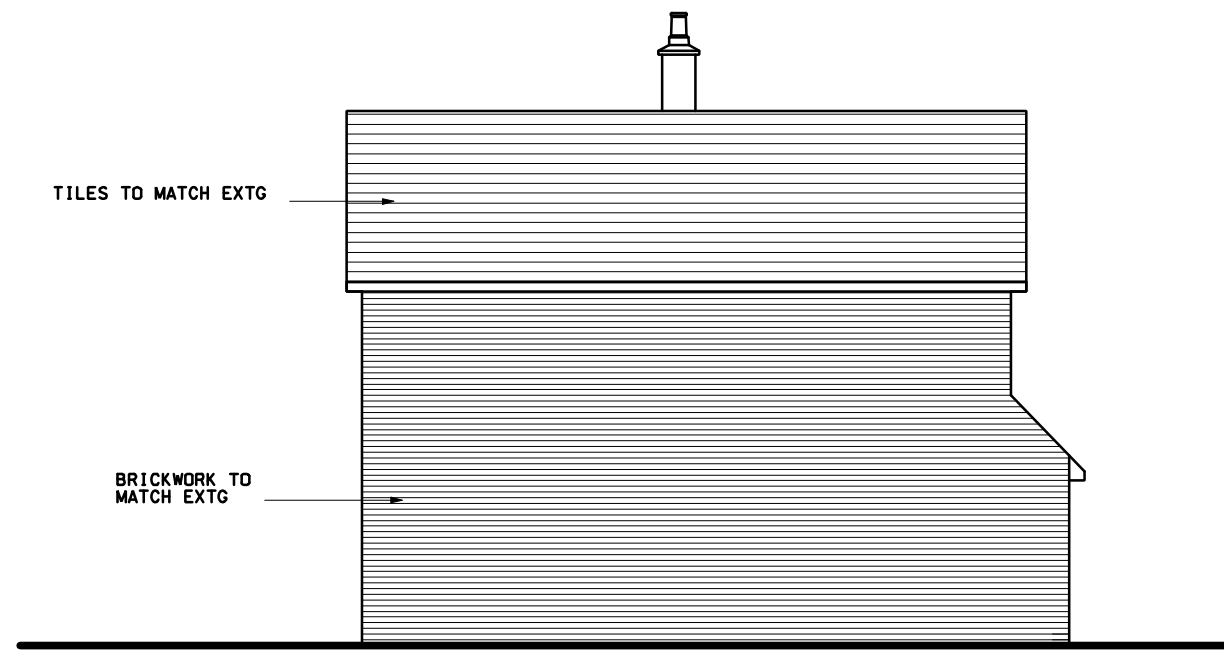

Front Elevation

Side Elevation

Rear Elevation

Flank Elevation

Prestige Projects Management Ltd 3, Marlowes Court, 67 Marlowes Hemel Hempstead Herts. HP1 1LE Tel/Fax 01442 213888		PROJECT New end of terrace 3 bed house		DATE 08/12/17	SCALE 1:100
		CLIENT Mr & Mrs J Guiton	DRAWING Existing Elevations		JOB No. 778
ADDRESS 105 Cherry Orchard Hemel Hempstead Herts HP1 3NJ					